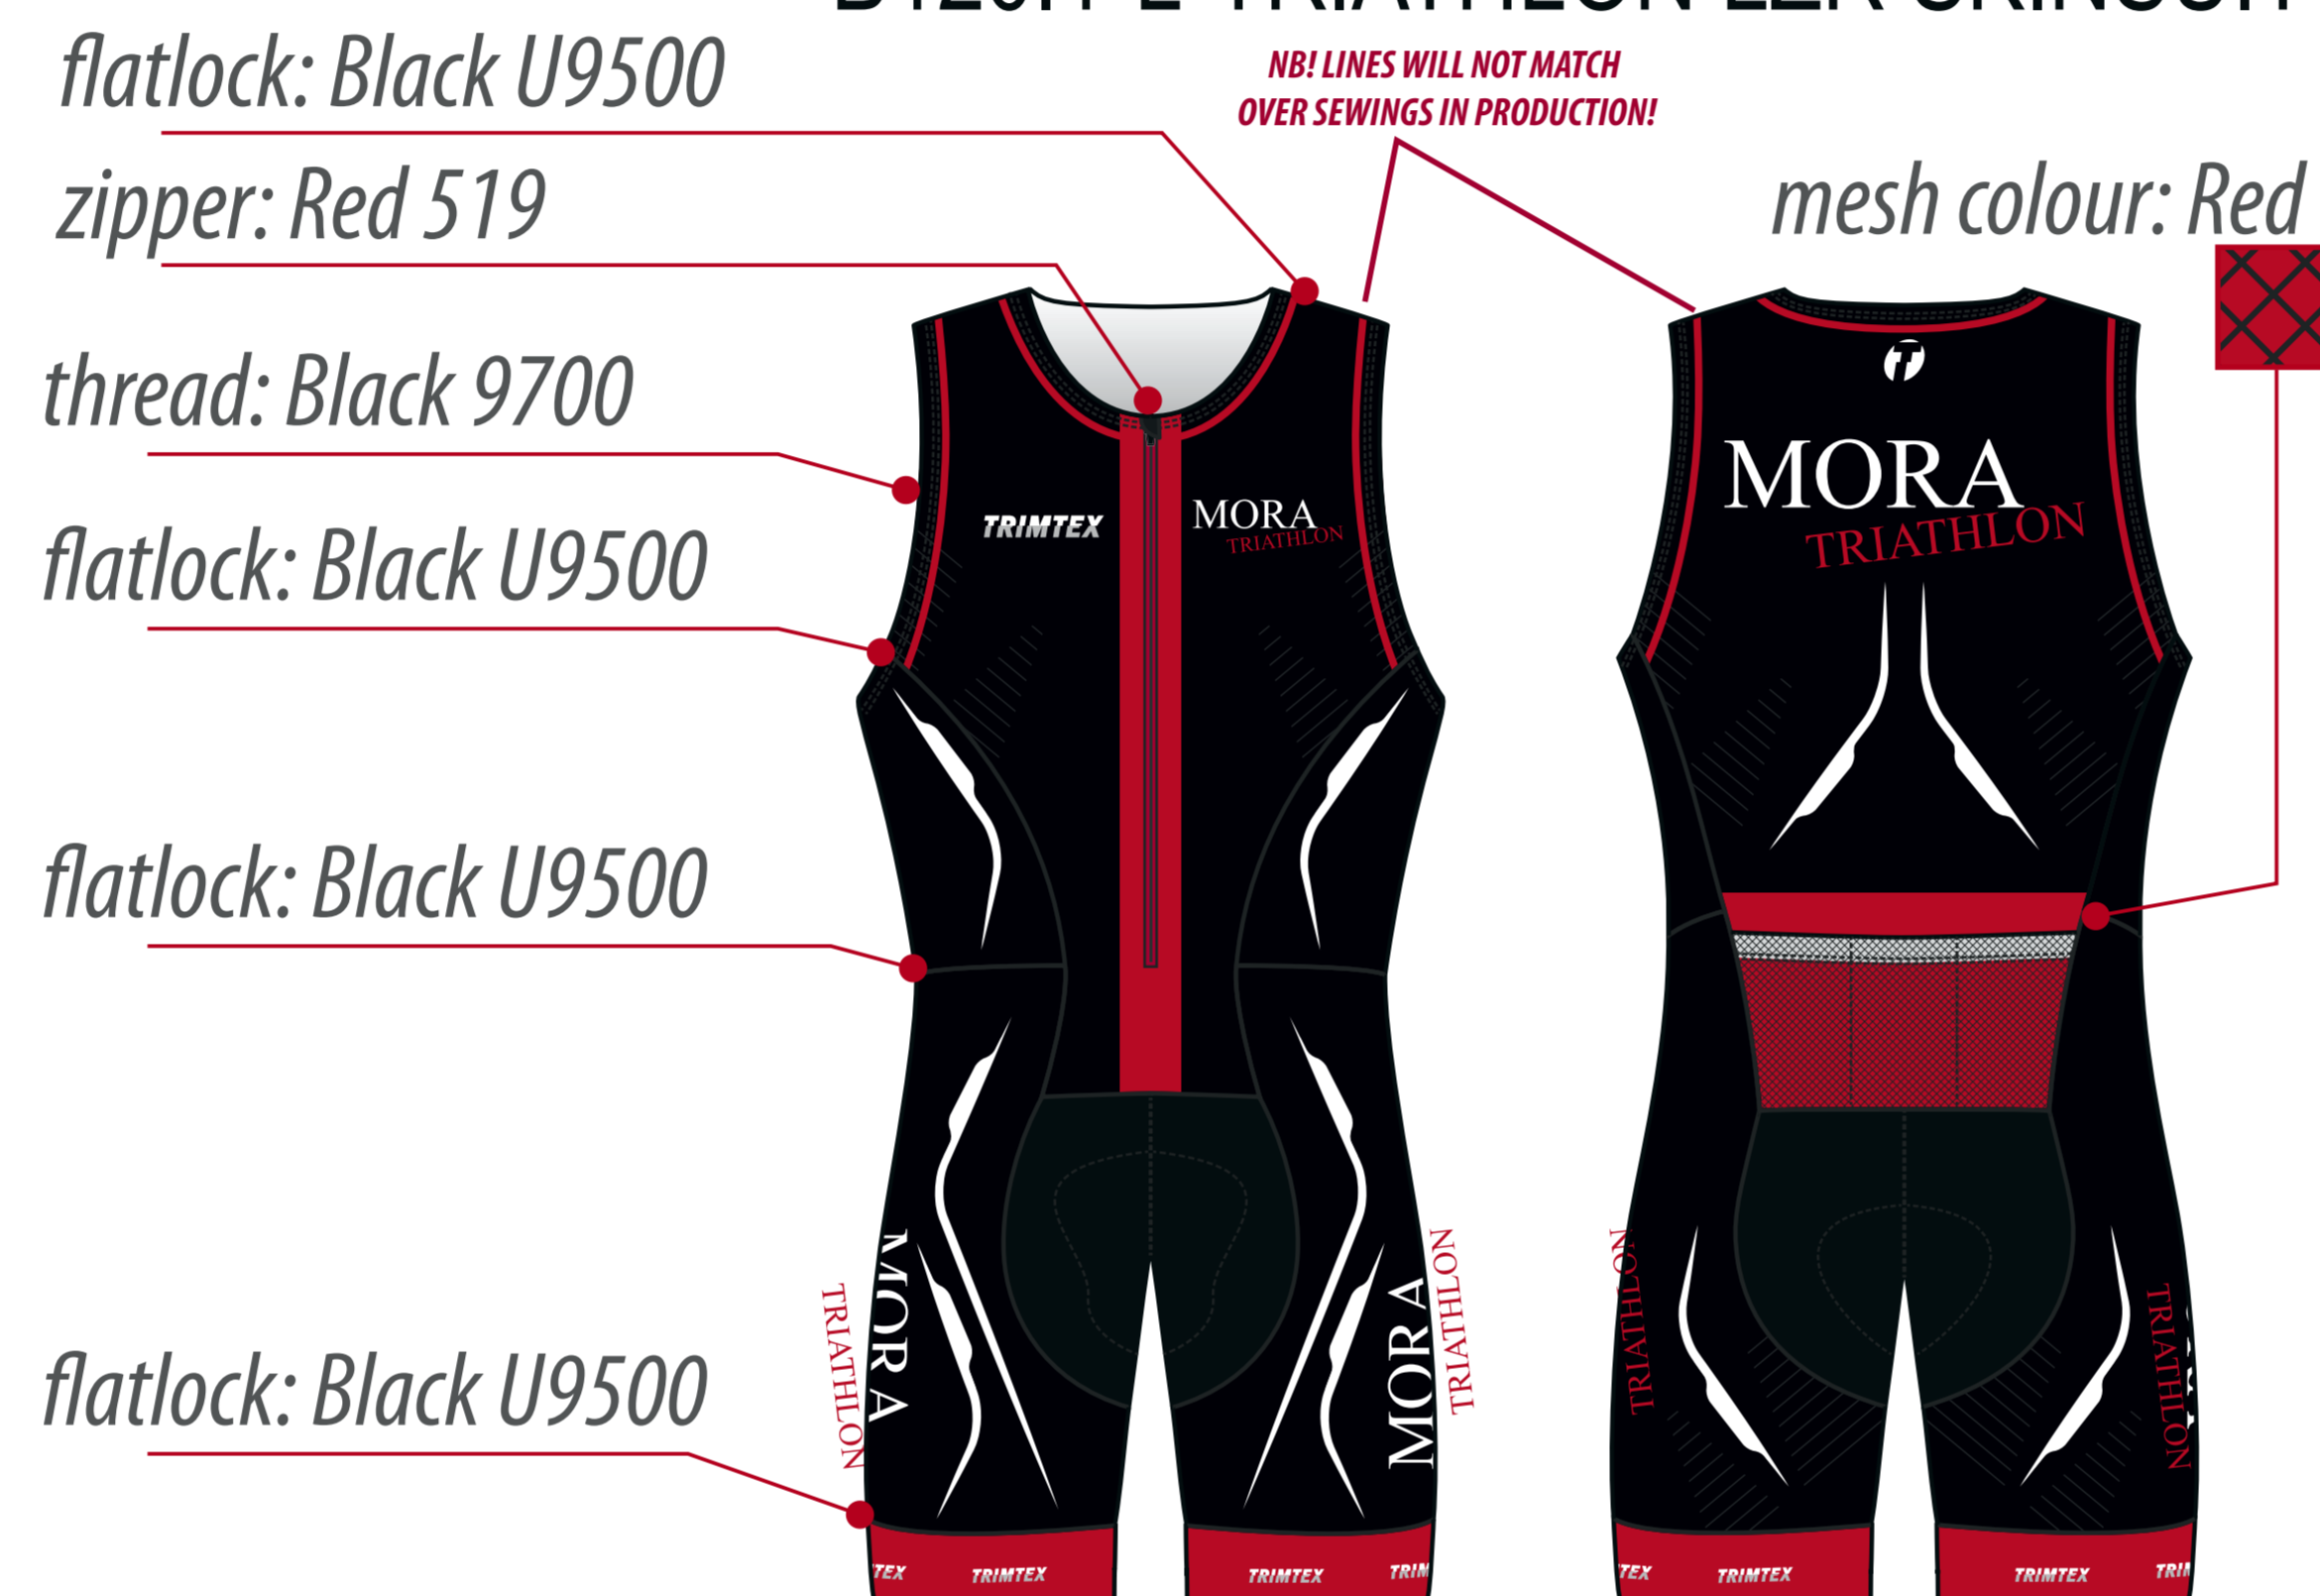

B120.1-L TRIATHLON LZR SKINSUIT

Trimtex contact: Joakim Engström
 Designer: Kristiina Seim
 Last correction: 28/01/2014

Colours in design:

T15 Deep Black	-----
0-95-90-0	-----
T White	-----
-----	-----

Order type / Additional notes:
 Re-order: (no changes)
 Re-order: (with changes)

Preview of logo(s)

- T1 Sponsor logo
- T2 Standard logo
- T3 Exceptions

DISCLAIMER: Customers responsibility is to ensure that colour(s) and logo(s) are accurate on a specific order. Order is produced according to the latest approved design proof. Colours may not appear accurate on your screen or printed paper. Sublimation transferred colours can have a deviation of ±5% ΔE due to the different types of fabric. For a particular result ask for colour test from your sales representative. We highly recommend to avoid continuity of design between two different parts of product - Trimtex can not guarantee perfect result for this. It is not allowed to remove or change placement of Trimtex logos. Copyright © Designs are property of Trimtex, protected by copyright and allowed to use only on Trimtex products.